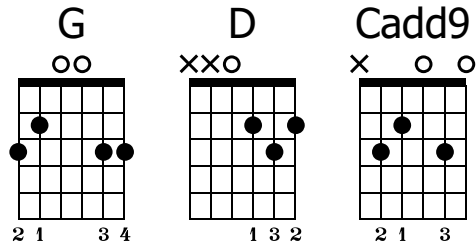

Happy Birthday

RealGuitarSuccess.com

Standard tuning

Moderately ♩ = 100

G

mf

Hap- py birth- day to

TAB: 0 0 | 2 0 0

D

you Hap- py birth- day to

TAB: 4 0 0 | 2 0 2

G

you Hap- py birth- day to

TAB: 0 0 0 | 3 0 0

Cadd9

Musical notation for the Cadd9 chord. The treble clef staff shows a key signature of one sharp (F#) and a measure with a 6 above the first note. The notes are C4 (open), E4 (2nd fret), G4 (3rd fret), and C5 (5th fret). The lyrics "Happy" are written below the staff, with "Hap-" under the first note and "py" under the last note. The guitar tablature below shows the fret numbers: 4, 2, 1, 1.

Musical notation for the D and G chords. The treble clef staff shows a key signature of one sharp (F#). The first measure is marked with a 7 and a D above it, with notes D4 (open), F#4 (2nd fret), A4 (3rd fret), and D5 (7th fret). The lyrics "birth-day" are written below. The second measure has notes D4 (open), F#4 (2nd fret), and A4 (3rd fret) with the lyric "to". The third measure is marked with an 8 and a G above it, with notes G4 (3rd fret), B4 (5th fret), and D5 (7th fret) with the lyric "you". The guitar tablature below shows the fret numbers: 0, 0, 2, 0.