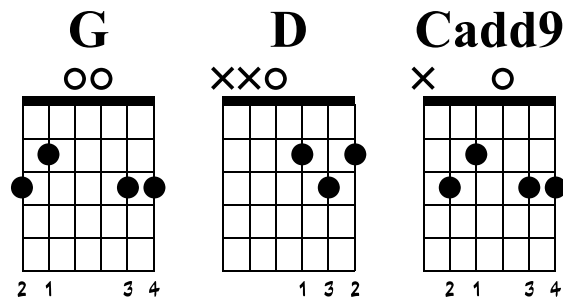

# Flying High Strumming Workout

RealGuitarSuccess.com

**G**

1

TAB

**D**

2

TAB

# Cadd9

Musical notation for the Cadd9 chord, measures 1-4. The notation includes a treble clef, a key signature of one sharp (F#), and a 3/4 time signature. The melody consists of quarter notes: C4, E4, G4, and F#4. The guitar tablature shows the following fret numbers: Measure 1: 3, 3, 0, 2, 3; Measure 2: 3, 3, 0, 2, 3; Measure 3: 3, 3, 0, 2, 3; Measure 4: 3, 3, 0, 2, 3.

# G

Musical notation for the G chord, measures 1-4. The notation includes a treble clef, a key signature of one sharp (F#), and a 4/4 time signature. The melody consists of quarter notes: G4, B4, D5, and G4. The guitar tablature shows the following fret numbers: Measure 1: 3, 0, 0, 2, 3; Measure 2: 3, 0, 0, 2, 3; Measure 3: 3, 0, 0, 2, 3; Measure 4: 3, 0, 0, 2, 3. A '4x' marking is present at the end of the fourth measure.

Musical notation for the G chord, measures 5-6. The notation includes a treble clef, a key signature of one sharp (F#), and a 4/4 time signature. The melody consists of quarter notes: G4, B4, D5, and G4. The guitar tablature shows the following fret numbers: Measure 5: 3, 0, 0, 2, 3; Measure 6: 3, 0, 0, 2, 3. A '6' marking is present above the sixth measure, and an upward-pointing arrow is located below the sixth measure.